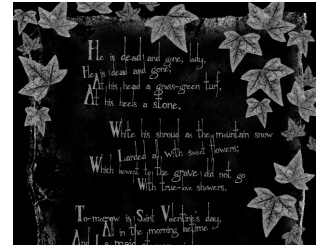

Shakespeare's Globe Shop

'Madness lies' at Shakespeare's Globe Shop this Halloween

Visit Shakespeare's Globe Shop this Halloween for a fabulous selection of ghostly gifts. Available in store and online at www.globe-shop.com, the **'Ophelia's Song'** range is inspired by Ophelia's haunting last words as she descends into madness in *Hamlet*.

The range includes:

- A) **'Ophelia's Song' t-shirt:** 100% heavyweight cotton. Sizes: S, M, L, XL £14
- B) **'Ophelia's Song' tote bag** with contrast printed lining. 100% cotton £14
- C) **'Ophelia's Song' leather journal** £20
- D) **'Ophelia's Song' badge set** £2.50

Other spine-chilling treats include a updated version of our **'Out, Damned Spot'** bag inspired by *Macbeth* with a bloody lining, and our ever-popular Plague Rats.

- E) **'Out, Damned Spot' bag:** 100% cotton £14
- F) **Plague Rat:** This soft hand puppet has tapered finger holes for small hands. Available in grey and black £12

ENDS

For more information, please contact:

James Lever, Press and PR Officer for Shakespeare's Globe
Tel: 020 7902 1492 or email james.l@shakespearesglobe.com

A)

Notes to Editors:

Shakespeare's Globe Shop stocks a variety of products, including season specific merchandise. Shakespeare's Globe is a registered charity and all profits from sales go towards supporting our educational mission. Items can be bought at the onsite shop or online at www.globe-shop.com