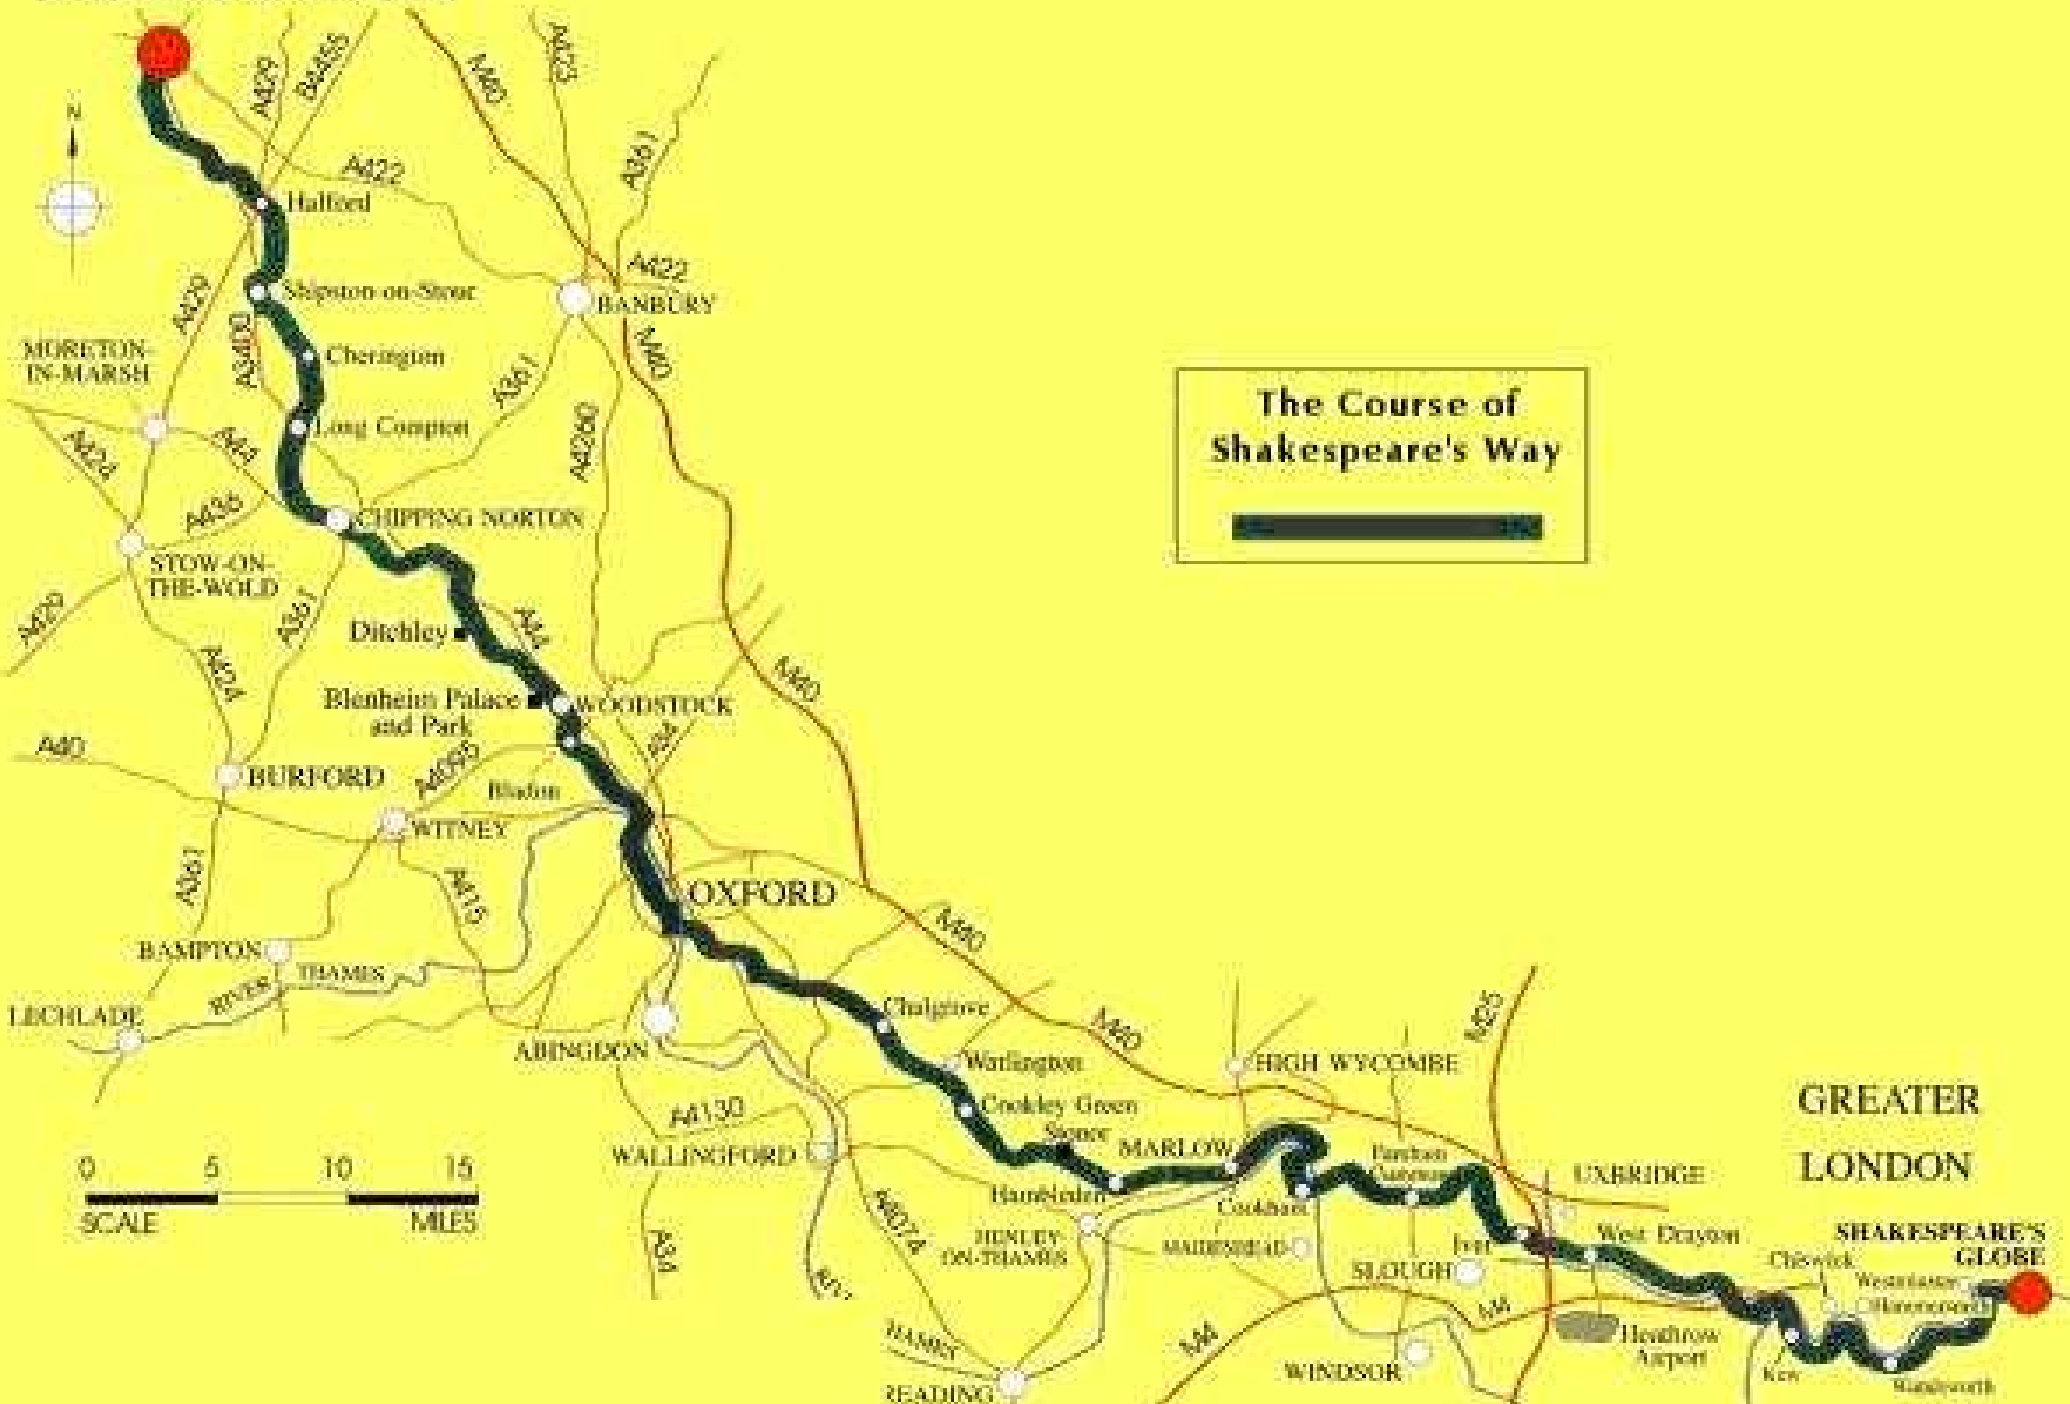

STRATFORD-UPON-AVON

The Course of Shakespeare's Way

0 5 10 15
SCALE MILES

GREATER LONDON

SHAKESPEARE'S GLOBE